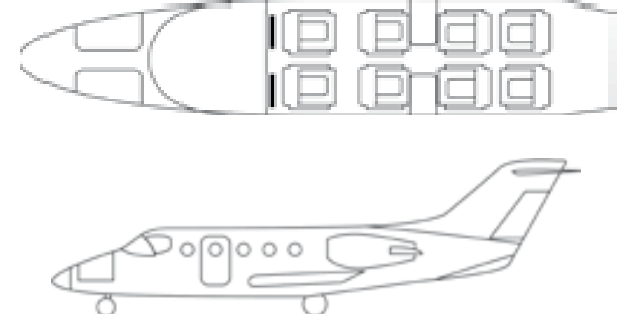

شركة الراشد الدولية للسفرات
AL-RASHED INTERNATIONAL TRAVEL

Tel. +965 2246 5360 – Fax +965 2242 6455 – info@alrashed.travel – P O Box 242 Safat 13003 - Kuwait