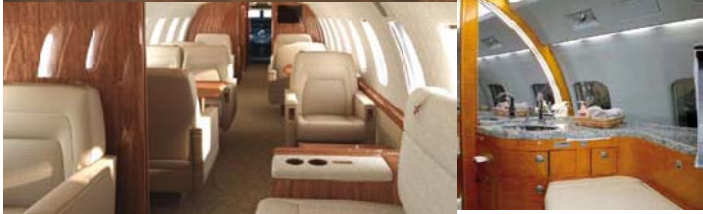

Global Express XRS

Accommodation

No. of Passengers: 8-19
Crew: 2 pilots
+ 2 - 4 flight attendant

Cabin

LARGE
Length: 99.4 ft (30.3 m)
Wingspan: 94 ft (28.6 m)
Height overall: 25.5 ft (7.7 m)

Performance

Max. speed: 0.89 Mach
Cruising speed: 488 kts (907 Km/h)
Max. range: 6,150 nm
Service ceiling: 51,000 ft (15,545 m)

Description

Built by Bombardier
Aerospace
Number of engines: 2
Advanced technology
with digital cockpit
EXTRA LONG RANGE
Madrid
Barcelona
Valencia

شركة الراشد الدولية للسفرات
AL-RASHED INTERNATIONAL TRAVEL

Tel. +965 2246 5360 – Fax +965 2242 6455 – info@alrashed.travel – P O Box 242 Safat 13003 - Kuwait